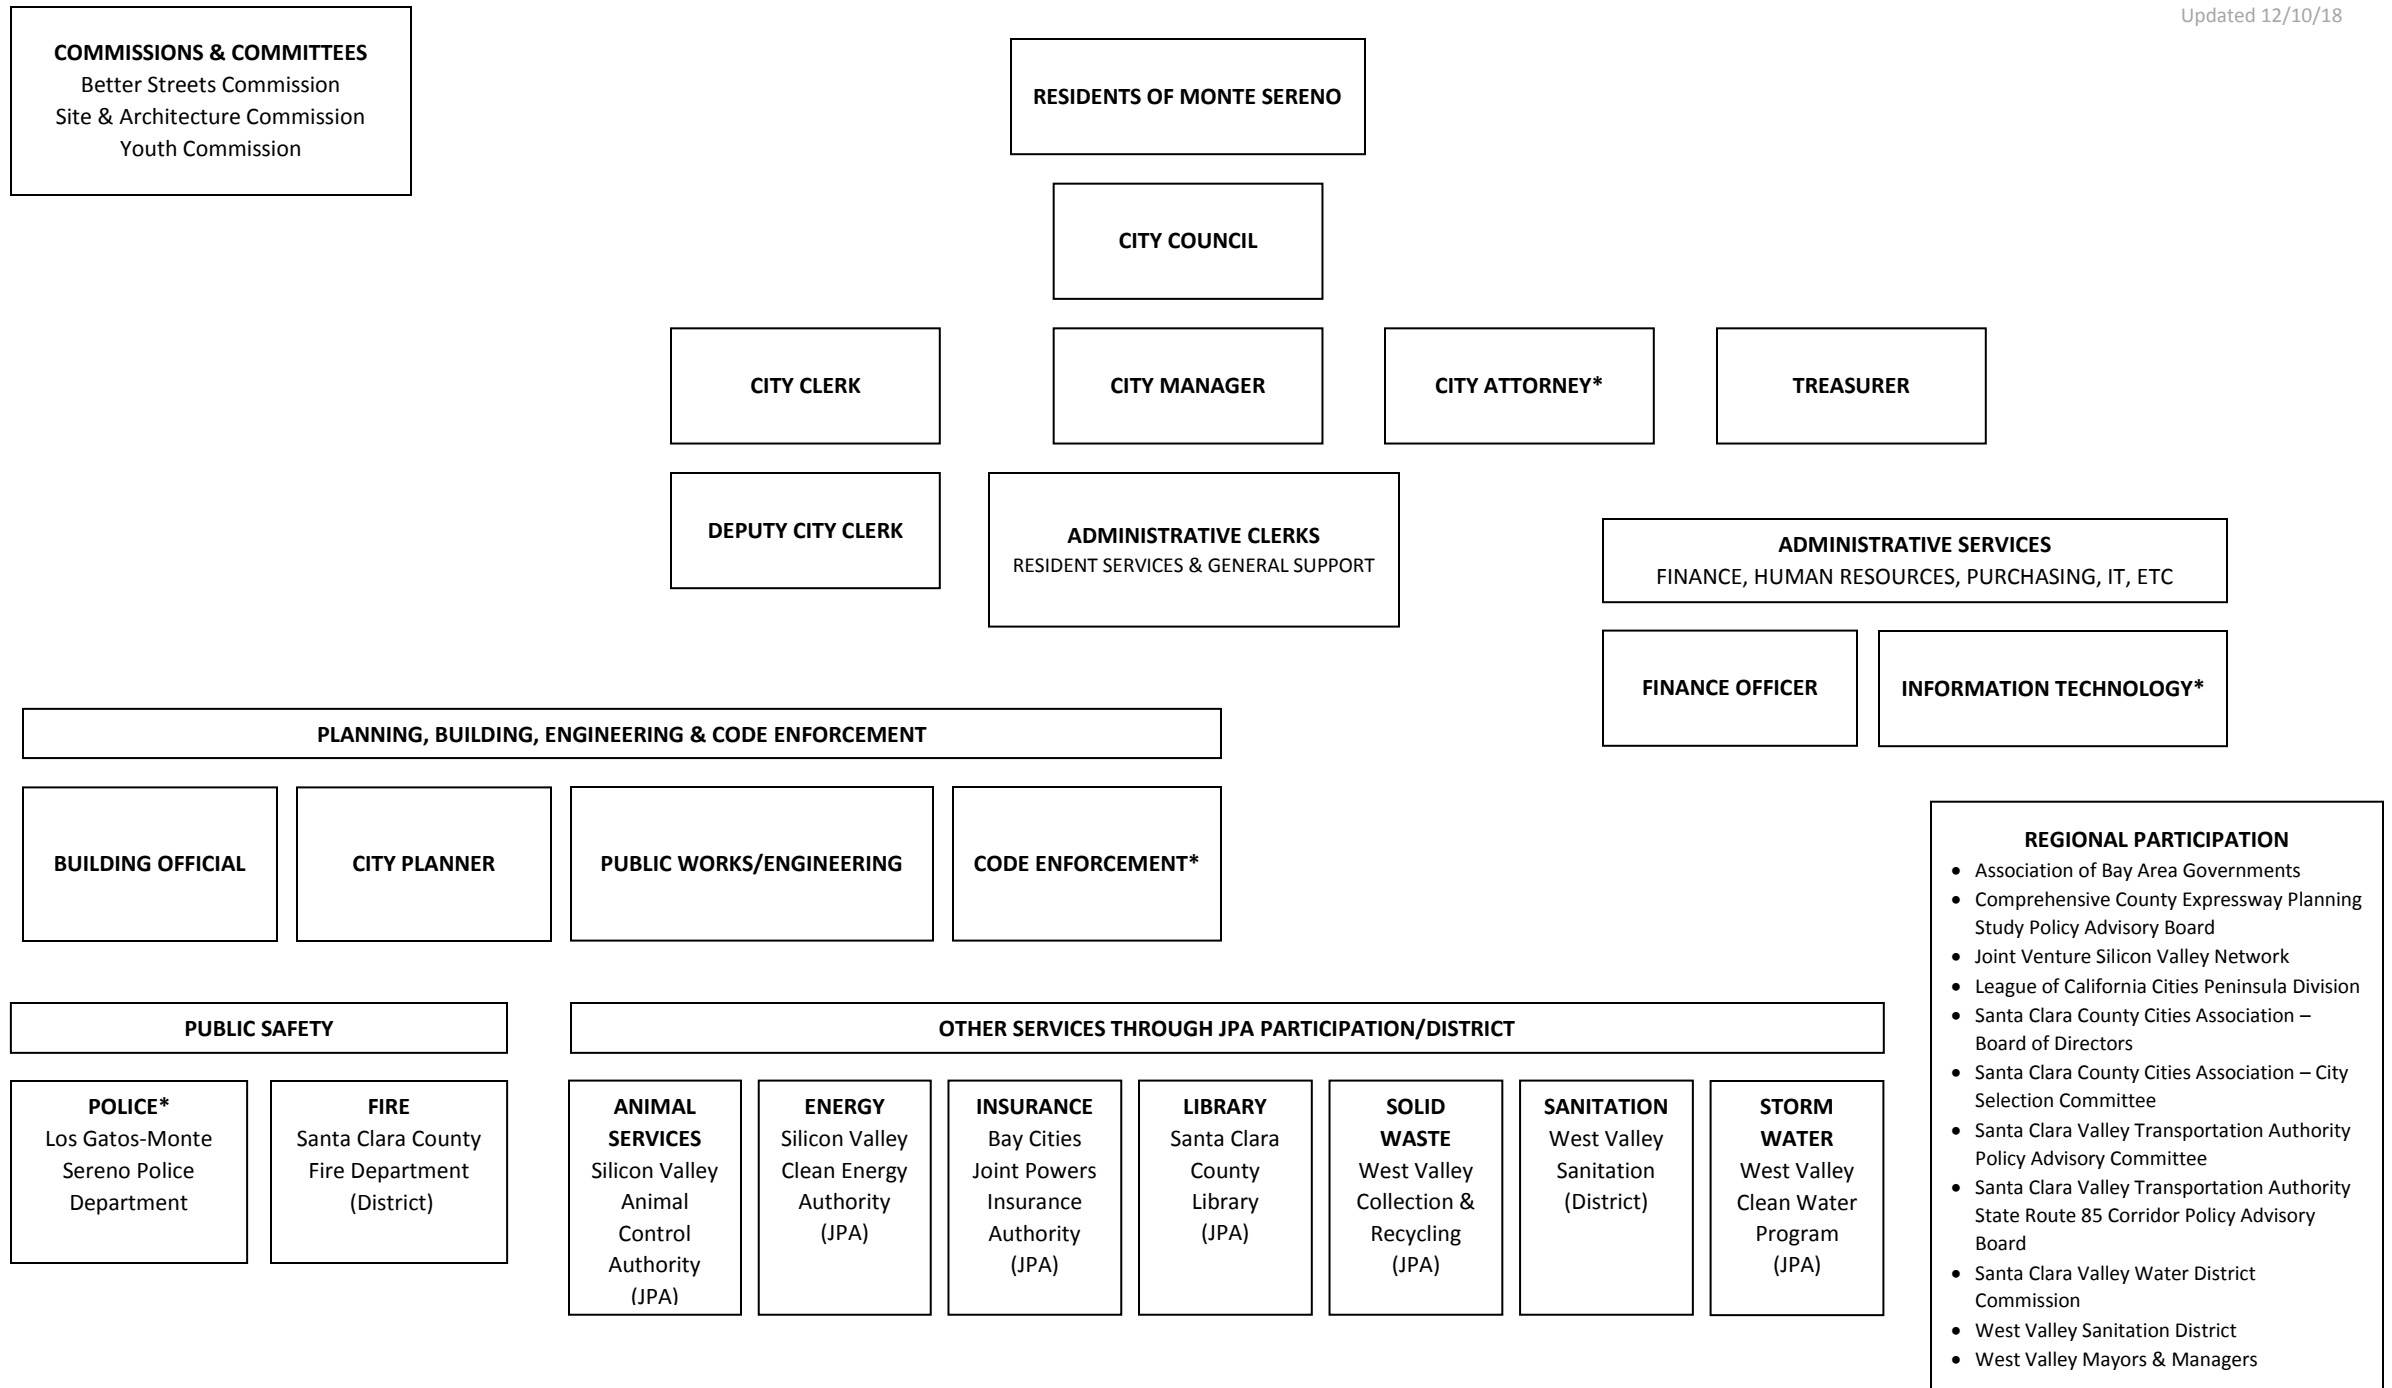

CITY OF MONTE SERENO ORGANIZATIONAL CHART

Updated 12/10/18

*indicates part time and/or specified hours per contract